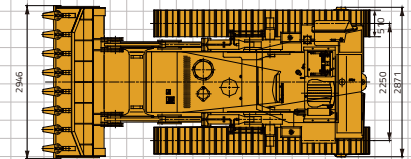

CRAWLER LOADER ZY65C

ZOOMLION

CRAWLER LOADER ZY65C

	Items	Units	ZY65C	ZY65C-6
Basic Technical Data	Operating Weight (common /steel slag bucket)	kg	31300/31500	31200/31400
	Length (common /steel slag bucket)	mm	6540/6432	6540/6432
	Width (common /steel slag bucket)	mm	2936/2946	2936/2946
	Height (to top of cab)	mm	3505	3505
	Max. Pry-out Force	kN	183	183
	Max. Penetration Force	kN	252	252
	Max. Drawbar Pull	kN	470	470
	Forward Speed (I/II/III)	km/h	0-3.5/6.4/11.2	0-3.5/6.4/11.2
	Reverse Speed (I/II/III)	km/h	0-4.2/7.7/13.2	0-4.2/7.7/13.2
Engine	Manufacturer	/	CUMMINS	CUMMINS
	Model	/	NT85-C280	QSNT-C261530
	Displacement	L	14	14
	Rated Speed	r/min	1850	1900
	Rated Power	kW	183	195
	Fuel Consumption Rate	g/kW·h	≤227	≤203
	Emission Standard	/	EU Stage II	EU Stage IIIA
Undercarriage	Width of Track Shoe	mm	510	510
	Pitch	mm	216	216
	Track Gauge	mm	2250	2250
	Length of Track On Ground	mm	3050	3050
	Ground Clearance	mm	445	445
	Grouser Height	mm	26.5	26.5
	Track Pad Type	/	triple-grouser	triple-grouser
	Number of Track Shoes (per side)	piece	41	41
	Number of Track Roller (per side)	piece	7	7
Working Device	Common Bucket Capacity	m ³	3.2	3.2
	Steel slag Bucket Capacity	m ³	2.6	2.6
	Rated Load Capacity	kg	6500	6500
	Digging Depth	mm	145	145
	Max. Back-tilting Angle (bucket on ground)	°	47	47
	Max. Back-tilting Angle (bucket at mix. lifting position)	°	53	53
	Dumping Angle	°	45	45
	Dumping Height (common bucket)	mm	3090	3080
	Dumping Height (steel slag bucket)	mm	3166	3156
	Dumping Reach at Max. Height (common bucket)	mm	1516	1516
Dumping Reach at Max. Height (steel slag bucket)	mm	1440	1440	