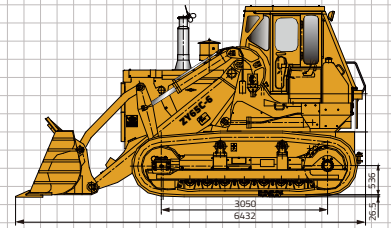

CRAWLER LOADER ZY65C

ZOOMLION

CRAWLER LOADER ZY65C

	Items	Units	ZY65C	ZY65C-6
Basic Technical Data	Operating Weight (common /steel slag bucket)	kg	31300/31500	31200/31400
	Length (common /steel slag bucket)	mm	6540/6432	6540/6432
	Width (common /steel slag bucket)	mm	2936/2946	2936/2946
	Height (to top of cab)	mm	3505	3505
	Max. Pry-out Force	kN	183	183
	Max. Penetration Force	kN	252	252
	Max. Drawbar Pull	kN	470	470
	Forward Speed (I/II/III)	km/h	0-3.5/6.4/11.2	0-3.5/6.4/11.2
	Reverse Speed (I/II/III)	km/h	0-4.2/7.7/13.2	0-4.2/7.7/13.2
Engine	Manufacturer	/	CUMMINS	CUMMINS
	Model	/	NT85-C280	QSNT-C261530
	Displacement	L	14	14
	Rated Speed	r/min	1850	1900
	Rated Power	kW	183	195
	Fuel Consumption Rate	g/kW·h	≤227	≤203
	Emission Standard	/	EU Stage II	EU Stage IIIA
Undercarriage	Width of Track Shoe	mm	510	510
	Pitch	mm	216	216
	Track Gauge	mm	2250	2250
	Length of Track On Ground	mm	3050	3050
	Ground Clearance	mm	445	445
	Grouser Height	mm	26.5	26.5
	Track Pad Type	/	triple-grouser	triple-grouser
	Number of Track Shoes (per side)	piece	41	41
	Number of Track Roller (per side)	piece	7	7
Working Device	Common Bucket Capacity	m ³	3.2	3.2
	Steel slag Bucket Capacity	m ³	2.6	2.6
	Rated Load Capacity	kg	6500	6500
	Digging Depth	mm	145	145
	Max. Back-tilting Angle (bucket on ground)	°	47	47
	Max. Back-tilting Angle (bucket at mix. lifting position)	°	53	53
	Dumping Angle	°	45	45
	Dumping Height (common bucket)	mm	3090	3080
	Dumping Height (steel slag bucket)	mm	3166	3156
	Dumping Reach at Max. Height (common bucket)	mm	1516	1516
Dumping Reach at Max. Height (steel slag bucket)	mm	1440	1440	