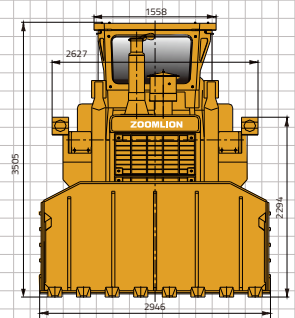

CRAWLER LOADER ZY65C

ZOOMLION

CRAWLER LOADER ZY65C

	Items	Units	ZY65C	ZY65C-6
Basic Technical Data	Operating Weight (common /steel slag bucket)	kg	31300/31500	31200/31400
	Length (common /steel slag bucket)	mm	6540/6432	6540/6432
	Width (common /steel slag bucket)	mm	2936/2946	2936/2946
	Height (to top of cab)	mm	3505	3505
	Max. Pry-out Force	kN	183	183
	Max. Penetration Force	kN	252	252
	Max. Drawbar Pull	kN	470	470
	Forward Speed (I/II/III)	km/h	0-3.5/6.4/11.2	0-3.5/6.4/11.2
	Reverse Speed (I/II/III)	km/h	0-4.2/7.7/13.2	0-4.2/7.7/13.2
Engine	Manufacturer	/	CUMMINS	CUMMINS
	Model	/	NT85-C280	QSNT-C261530
	Displacement	L	14	14
	Rated Speed	r/min	1850	1900
	Rated Power	kW	183	195
	Fuel Consumption Rate	g/kW·h	≤227	≤203
	Emission Standard	/	EU Stage II	EU Stage IIIA
Undercarriage	Width of Track Shoe	mm	510	510
	Pitch	mm	216	216
	Track Gauge	mm	2250	2250
	Length of Track On Ground	mm	3050	3050
	Ground Clearance	mm	445	445
	Grouser Height	mm	26.5	26.5
	Track Pad Type	/	triple-grouser	triple-grouser
	Number of Track Shoes (per side)	piece	41	41
	Number of Track Roller (per side)	piece	7	7
Working Device	Common Bucket Capacity	m ³	3.2	3.2
	Steel slag Bucket Capacity	m ³	2.6	2.6
	Rated Load Capacity	kg	6500	6500
	Digging Depth	mm	145	145
	Max. Back-tilting Angle (bucket on ground)	°	47	47
	Max. Back-tilting Angle (bucket at mix. lifting position)	°	53	53
	Dumping Angle	°	45	45
	Dumping Height (common bucket)	mm	3090	3080
	Dumping Height (steel slag bucket)	mm	3166	3156
	Dumping Reach at Max. Height (common bucket)	mm	1516	1516
Dumping Reach at Max. Height (steel slag bucket)	mm	1440	1440	